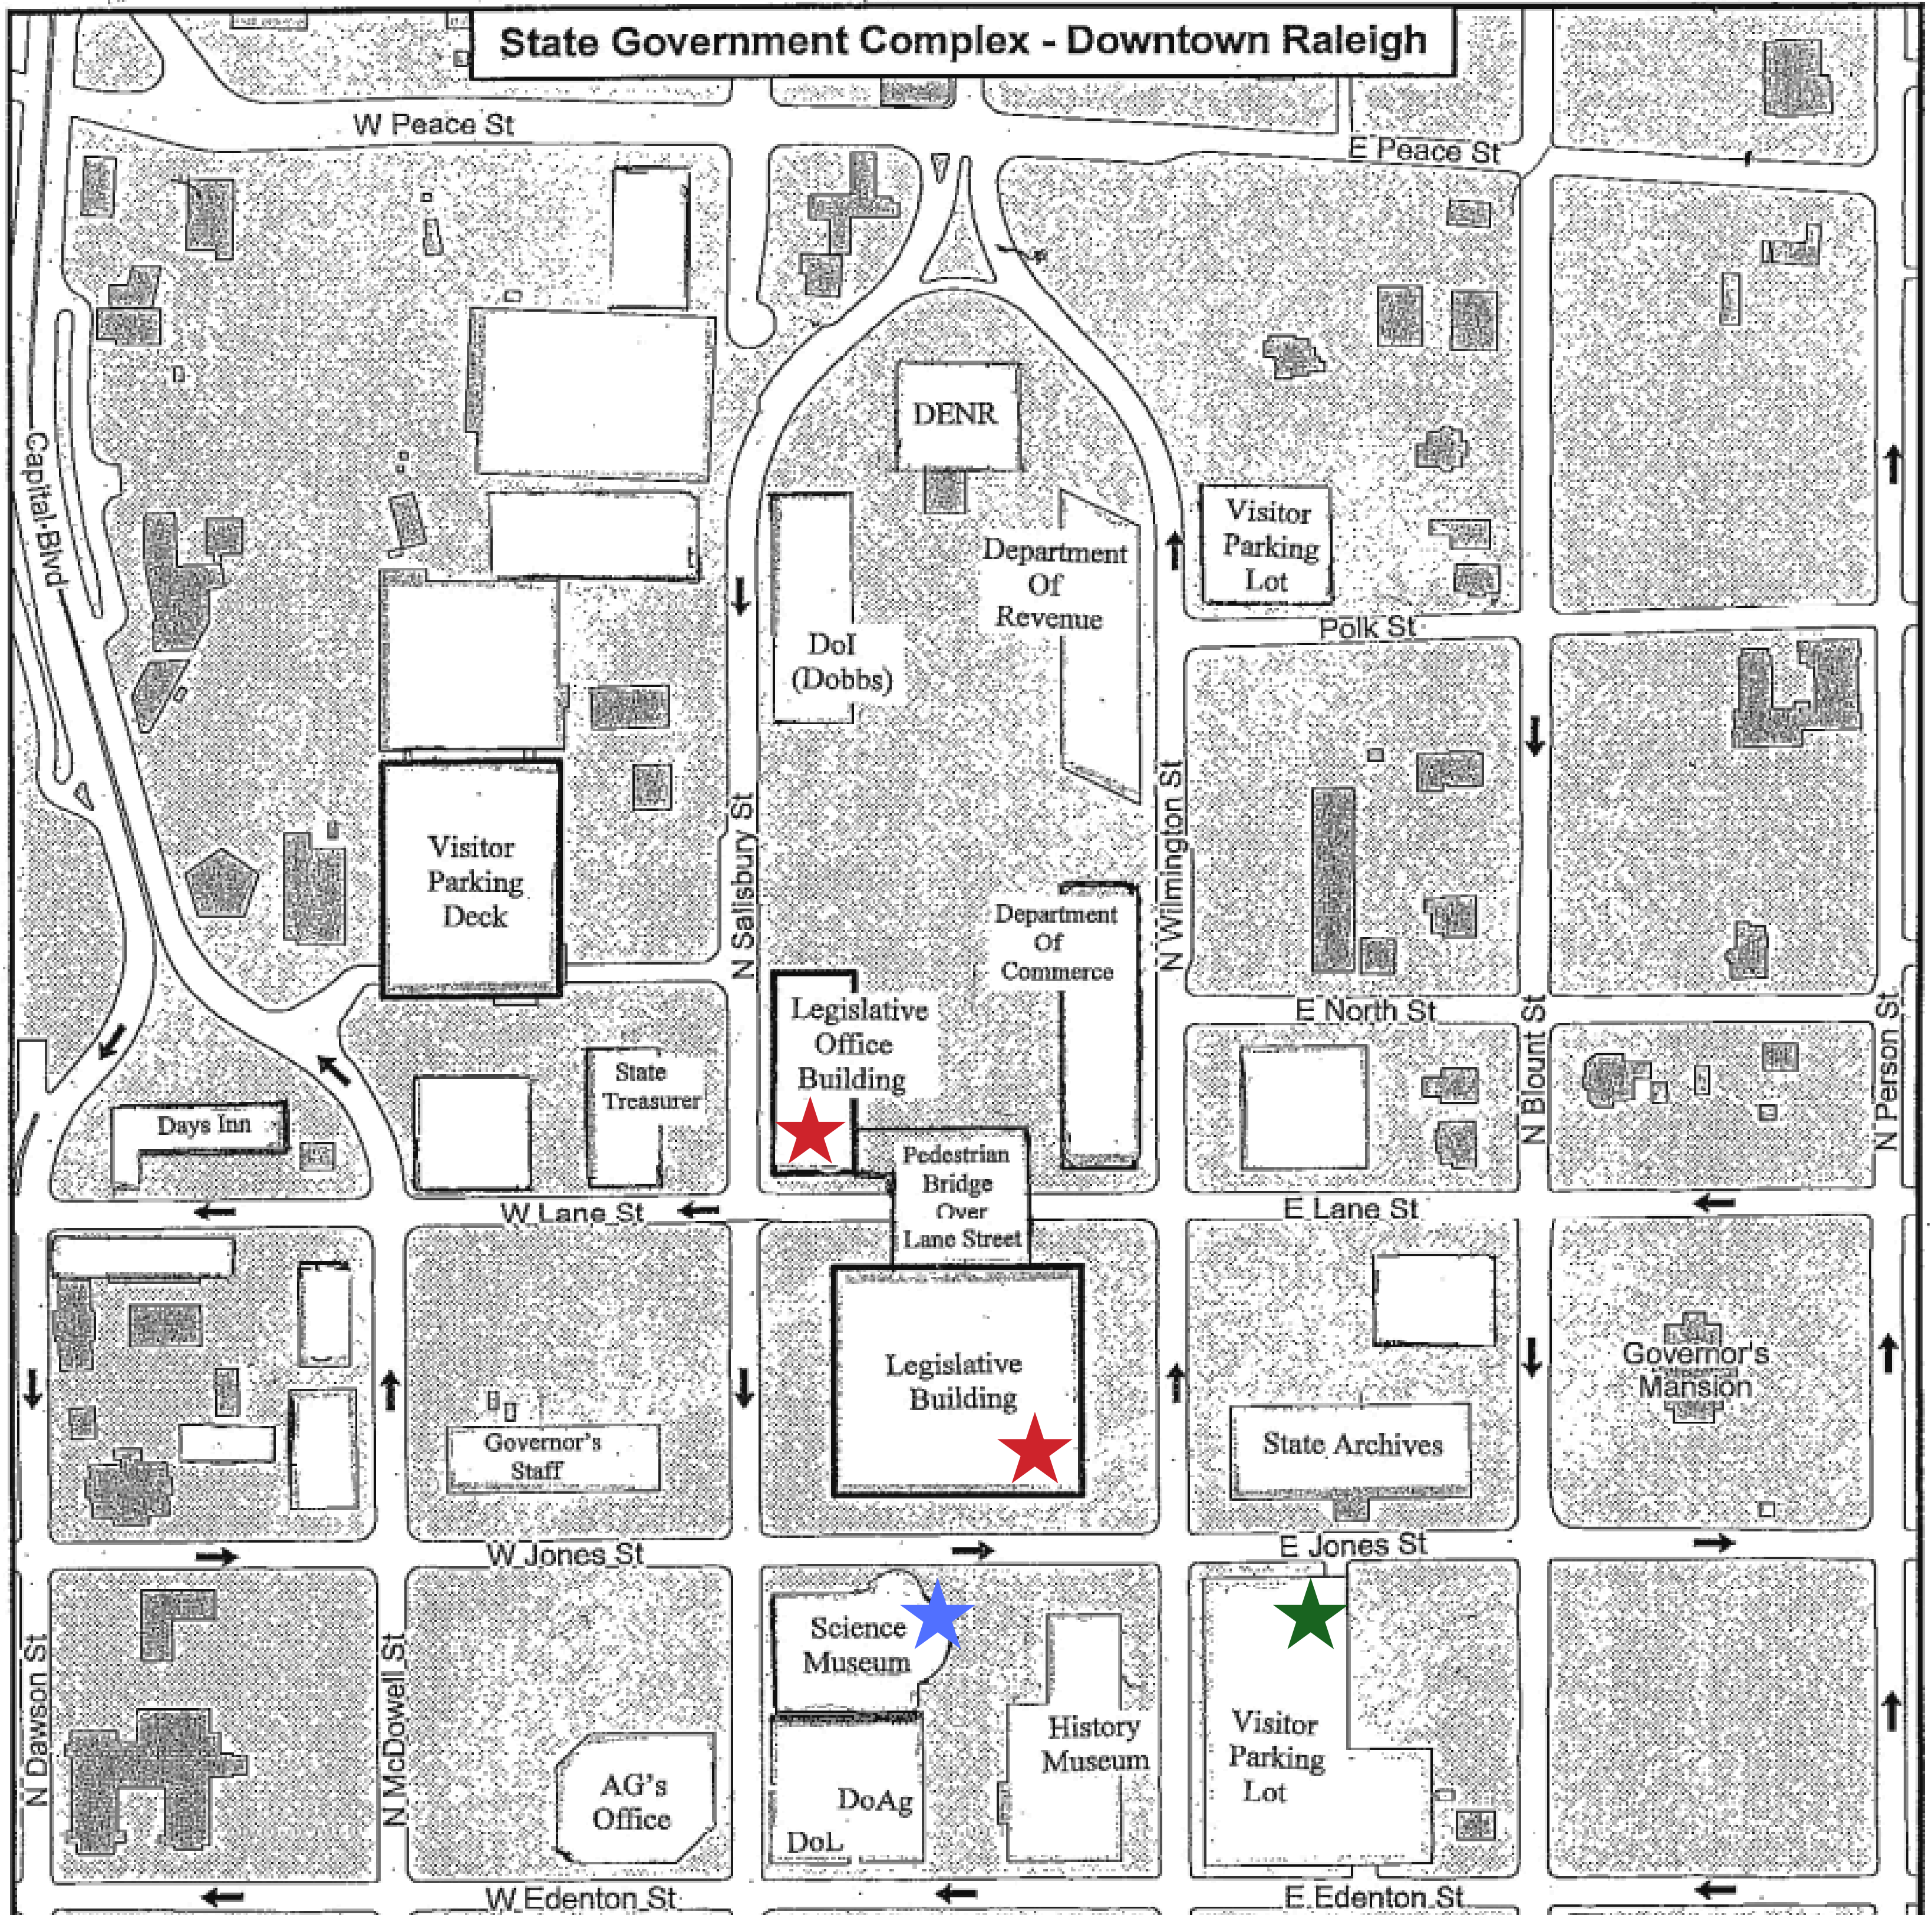

# State Government Complex - Downtown Raleigh

★ Legislative Buildings

★ Recommended Parking

★ AHA Meeting Place